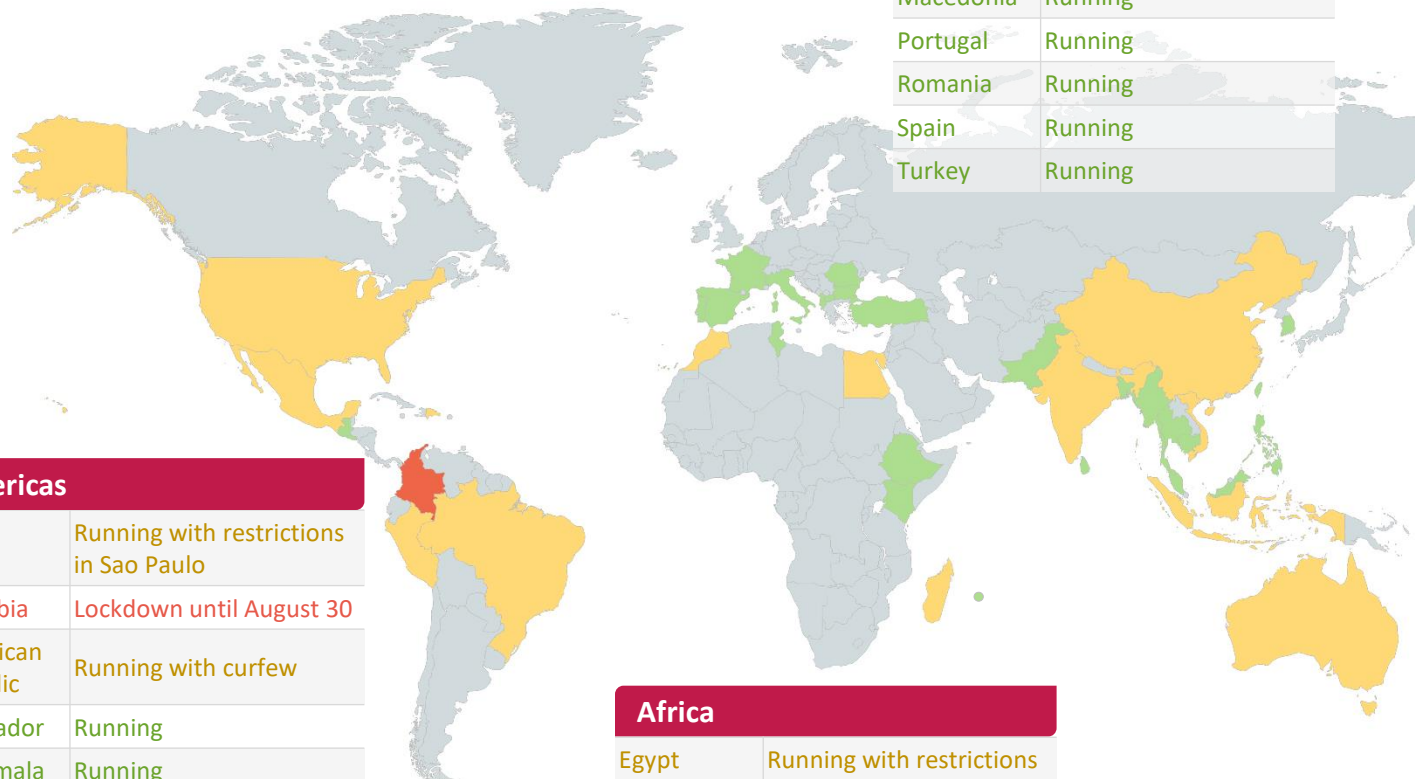

Local Operating Status

August 10, 2020

■ Under lockdown
 ■ Running with restrictions
 ■ Running

Americas	
Brazil	Running with restrictions in Sao Paulo
Colombia	Lockdown until August 30
Dominican Republic	Running with curfew
El Salvador	Running
Guatemala	Running
Mexico	Running with restrictions
Peru	Running with restrictions
United States	Running with restrictions

Euro-Med	
Albania	Running
Bulgaria	Running
France	Running
Italy	Running
Macedonia	Running
Portugal	Running
Romania	Running
Spain	Running
Turkey	Running

APAC	
Australia	Running with restrictions
Bangladesh	Running
Cambodia	Running
China	Running with restrictions
India	Running with restrictions
Indonesia	Running with restrictions
Korea	Running
Malaysia	Running
Myanmar	Running
New Zealand	Running
Pakistan	Running
Philippines	Running
Sri Lanka	Running
Taiwan	Running
Thailand	Running
Vietnam	Running with restrictions

Africa	
Egypt	Running with restrictions
Ethiopia	Running
Kenya	Running
Morocco	Running with restrictions
Tunisia	Running

Indian Ocean	
Madagascar	Running with restrictions
Mauritius	Running